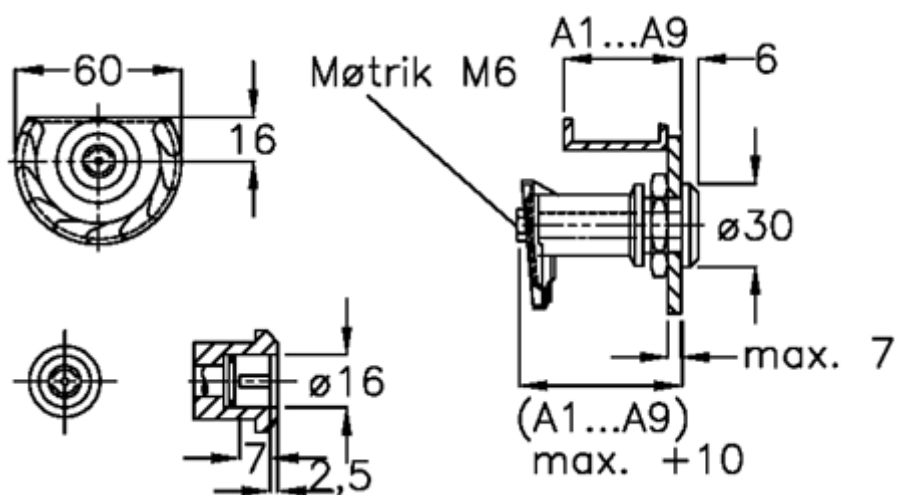

# Data Sheet

Article number: 209180361  
Description: E+G Door lock  
GN 119-VDE-A6-NI

## Measures

Door + frame thickness = 42-50

Measure type = A6